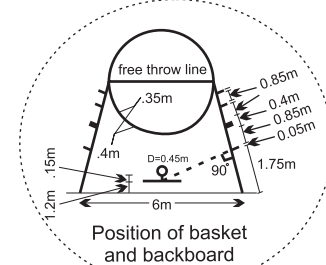

Restraining Circle: radius 1.8m (1.97yds) and should be continued by a broken line in the restricted area.

Restricted area: marked by joining the ends of each free throw line to the end line, so that they intersect the end line 3m (3.28yds) from the centre of the end line, the width of the restricted area is 6m (6.56yds) at the end line.

Three short lines 10cm (3.94in) in length and 5cm (1.97in) in width and one block 10cm in length and 40cm in width, are marked on each side of the restricted area creating three spaces extending at right angles. The lines and block are marked from the end line: first mark - 1.75m, (191yds) second mark (block) - 0.9m (.98yds), third and fourth mark - 0.9m (0.98yds). The internal measurements reading 0.85m, 0.85m and 0.85m (33.49in, 33.49in and 33.49in).

3 Point Field Goal Areas: A semicircle with a radius of 6.25m (6.84yds) is marked on both ends of the centre of the basket (ie 1.57m (1.72yds) from the centre of the inside edge of the end line). The ends of the semicircle are continued parallel to the side lines and terminate at the end line.

Line Width: 5cm (1.97in) wide.

Colour: White

MANAGERS GUIDE	
Pedestrian:	20min
Fastliner:	7min

**Basketball Court
DIMENSIONS**