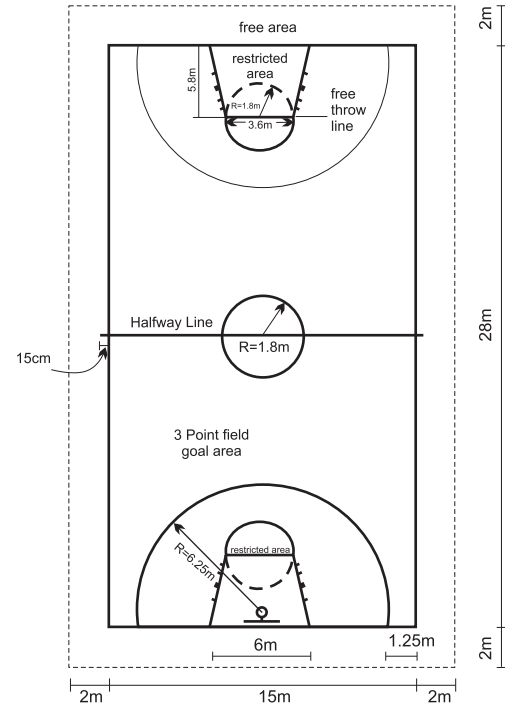

Court Measurement: 28m long by 15m wide (30.62yds by 16.4 yds) maximum, to 22m long by 13m wide (24.06yds by 14.22yds) minimum.

Halfway Line: Parallel to the end lines and extend 15cm (5.9in) beyond the sidelines intersecting them at their midpoint.

Three short lines 10cm (3.94in) in length and 5cm (1.97in) in width and one block 10cm in length and 40cm in width, are marked on each side of the restricted area creating three spaces extending at right angles. The lines and block are marked from the end line: first mark - 1.75m, (191yds) second mark (block) - 0.9m (.98yds), third and fourth mark - 0.9m (0.98yds). The internal measurements reading 0.85m, 0.85m and 0.85m (33.49in, 33.49in and 33.49in).

Backboards: 2m (2.19yds) wide by 1m (1.09yds) high, each backboard should be mounted 2.17m (2.95yds) above the court with the basket measuring 45cm (18in) in diameter. the boards should overhang the playing court by 1.2m.

Line Width: 5cm (1.97in) wide.

Colour: White

MANAGERS GUIDE	
Pedestrian:	20min
Fastliner:	7min

**Basketball Court
DIMENSIONS**