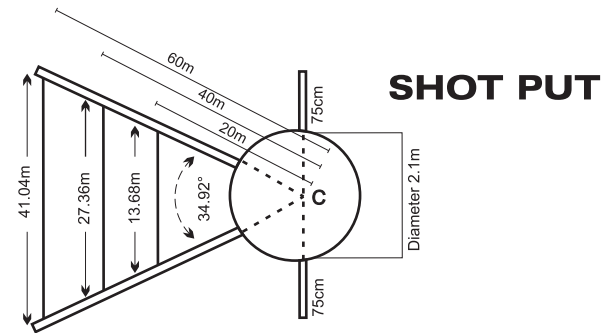

Scratch Line: 7cm (2.76in) wide, marked on an arc drawn from a radius of 8 m (8.75yds), from the centre point (C on diagram) and touches the front end of the runway lines. From the centre of this strip mark, two straight lines extending through the ends of the scratch lines for 90m (98.4yds). The lines are marked at approximately 29in from centre point.

Line Width: 5cm (1.97in) wide.

DISCUS

The object of this field event is to throw the discus (a steel rimmed or metal platter) through the air for the furthest distance.

Confining Circle: 2.5m (2.7yds) in diameter.

Sectors: The first 34.92° sector is marked 40m (43.74yds) from the centre point (C on diagram) and is exactly 27.36m (29.92yds) long. From the centre point to the second sector is 80m (87.49yds) and it is exactly 54.72m (59.84yds) long, the third sector point is 120m (131.23yds) from the centre point and it is 82.08m (89.76yds) long. The outer ends of the sector lines should be marked with flags.

SHOT PUT

The object of this field event is to push the shot put (a solid metal ball) through the air for the furthest distance.

Confining Circles: 2.1m (2.3yds) in diameter.

Sectors: The first 34.92° sector is marked 20m (21.87yds) from the centre point (C on diagram) and is exactly 13.68m (14.96yds) long. From the centre point to the second sector is 40m (43.74yds) and it is exactly 27.36 (29.92yds) long. The third sector is 60m (65.62yds) from the centre point and it is exactly 41.04m (44.88yds) long. The outer ends of the sector lines should be marked with flags.