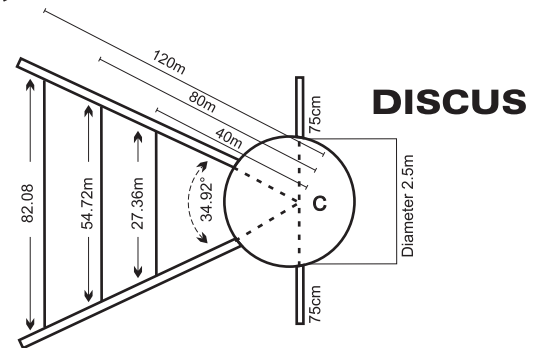

Scratch Line: 7cm (2.76in) wide, marked on an arc drawn from a radius of 8 m (8.75yds), from the centre point (C on diagram) and touches the front end of the runway lines. From the centre of this strip mark, two straight lines extending through the ends of the scratch lines for 90m (98.4yds). The lines are marked at approximately 29in from centre point.

Line Width: 5cm (1.97in) wide.

DISCUS

The object of this field event is to throw the discus (a steel rimmed or metal platter) through the air for the furthest distance.

Confining Circle: 2.5m (2.7yds) in diameter.

Sectors: The first 34.92° sector is marked 40m (43.74yds) from the centre point (C on diagram) and is exactly 27.36m (29.92yds) long. From the centre point to the second sector is 80m (87.49yds) and it is exactly 54.72m (59.84yds) long, the third sector point is 120m (131.23yds) from the centre point and it is 82.08m (89.76yds) long. The outer ends of the sector lines should be marked with flags.

SHOT PUT

The object of this field event is to push the shot put (a solid metal ball) through the air for the furthest distance.

Confining Circles: 2.1m (2.3yds) in diameter.

Sectors: The first 34.92° sector is marked 20m (21.87yds) from the centre point (C on diagram) and is exactly 13.68m (14.96yds) long. From the centre point to the second sector is 40m (43.74yds) and it is exactly 27.36 (29.92yds) long. The third sector is 60m (65.62yds) from the centre point and it is exactly 41.04m (44.88yds) long. The outer ends of the sector lines should be marked with flags.