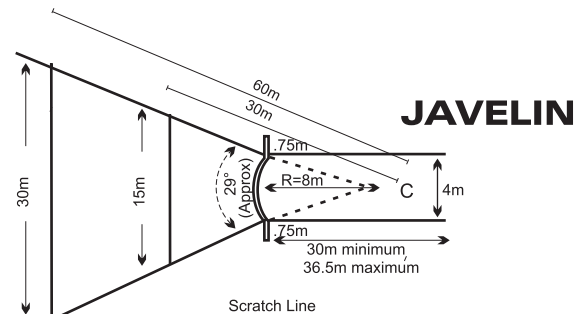

Scratch Line: 7cm (2.76in) wide, marked on an arc drawn from a radius of 8 m (8.75yds), from the centre point (C on diagram) and touches the front end of the runway lines. From the centre of this strip mark, two straight lines extending through the ends of the scratch lines for 90m (98.4yds). The lines are marked at approximately 29in from centre point.

Line Width: 5cm (1.97in) wide.

DISCUS

The object of this field event is to throw the discus (a steel rimmed or metal platter) through the air for the furthest distance.

Confining Circle: 2.5m (2.7yds) in diameter.

Sectors: The first 34.92° sector is marked 40m (43.74yds) from the centre point (C on diagram) and is exactly 27.36m (29.92yds) long. From the centre point to the second sector is 80m (87.49yds) and it is exactly 54.72m (59.84yds) long, the third sector point is 120m (131.23yds) from the centre point and it is 82.08m (89.76yds) long. The outer ends of the sector lines should be marked with flags.

SHOT PUT

The object of this field event is to push the shot put (a solid metal ball) through the air for the furthest distance.

Confining Circles: 2.1m (2.3yds) in diameter.

Sectors: The first 34.92° sector is marked 20m (21.87yds) from the centre point (C on diagram) and is exactly 13.68m (14.96yds) long. From the centre point to the second sector is 40m (43.74yds) and it is exactly 27.36 (29.92yds) long. The third sector is 60m (65.62yds) from the centre point and it is exactly 41.04m (44.88yds) long. The outer ends of the sector lines should be marked with flags.