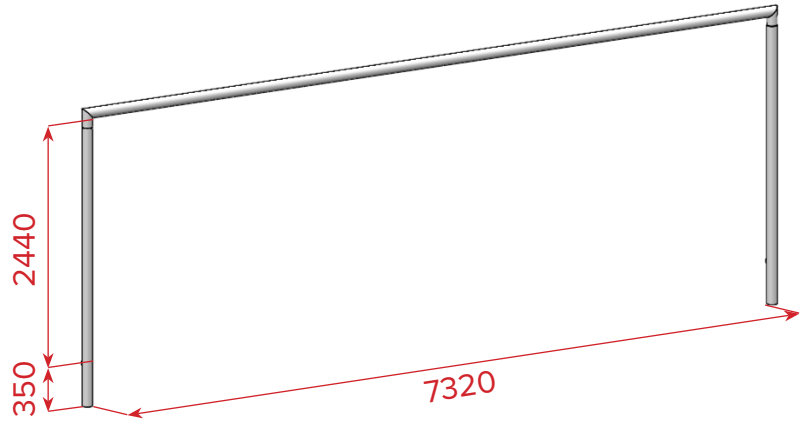

Socketed aluminium senior goal Ø101.6mm

Height	Length	Depth	Cross-section		Weight	Material	Colour
2.44m	7.32m	N/A	Round	Ø101.6mm	66kg/pair	Aluminium	White powder-coated

STRENGTHS

1. Fixations for net lifting frame included
2. Aluminium internal sleeve coupling for added resistance
3. 2.2 to 3mm aluminium profile thickness