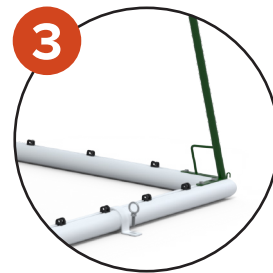

Portable aluminium junior goal Ø 90mm. Anchorage included

Height	Length	Depth	Cross-section		Weight/pair	Material	Colour
2.0m	5.0m	Top : 0.8m Bottom : 1.5m	Round	Ø 90mm	125 kg	Aluminium	White powder-coated

STRENGTHS

1. Aluminium internal sleeve coupling for added resistance
2. 2.2 to 3mm aluminium profile thickness
3. Ø34mm fixed side frame on the angle. Provides better load distribution.