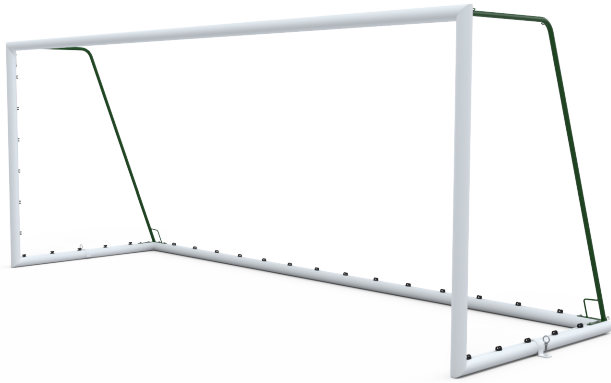

Portable aluminium junior goal Ø 90mm. Anchorage included

Height	Length	Depth	Cross-section		Weight/pair	Material	Colour
2.0m	5.0m	Top : 0.8m Bottom : 1.5m	Round	Ø 90mm	125 kg	Aluminium	White powder-coated

STRENGTHS

1. Aluminium internal sleeve coupling for added resistance
2. 2.2 to 3mm aluminium profile thickness
3. Ø34mm fixed side frame on the angle. Provides better load distribution.