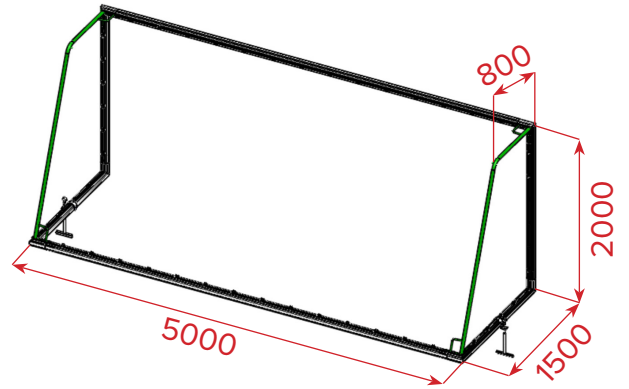

Portable aluminium junior goal Ø 90mm. Anchorage included

Height	Length	Depth	Cross-section		Weight/pair	Material	Colour
2.0m	5.0m	Top : 0.8m Bottom : 1.5m	Round	Ø 90mm	125 kg	Aluminium	White powder-coated

STRENGTHS

1. Aluminium internal sleeve coupling for added resistance
2. 2.2 to 3mm aluminium profile thickness
3. Ø34mm fixed side frame on the angle. Provides better load distribution.