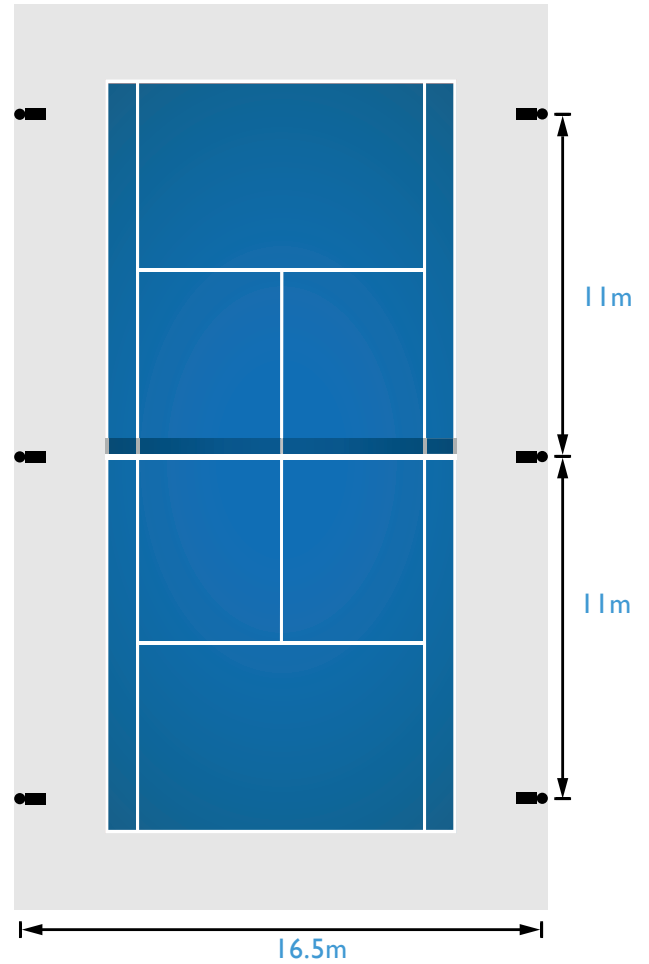

LED LIGHTING COURT LAYOUT

STANDARD RESIDENTIAL KIT

4x 400W
Light Mounting Height 7m
(8m pole - 1m in ground)

COMPETITION DELUXE

6x 400W
Light Mounting Height 7m
(8m pole - 1m in ground)

Talk to us about twin court systems or light upgrade options.