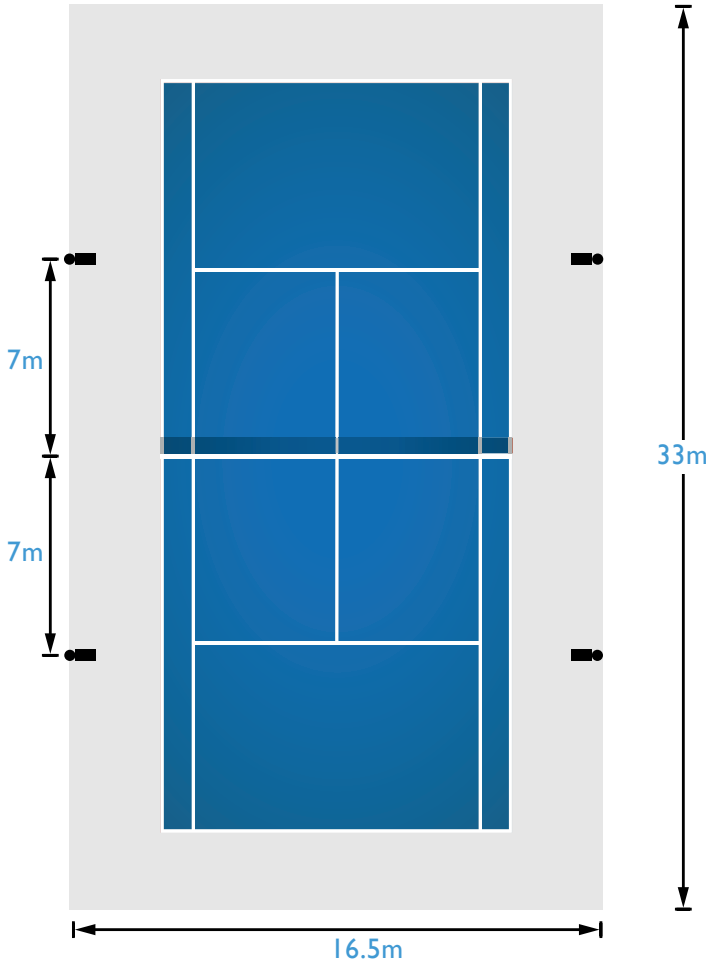

LED LIGHTING COURT LAYOUT

STANDARD RESIDENTIAL KIT

4x 400W
Light Mounting Height 7m
(8m pole - 1m in ground)

COMPETITION DELUXE

6x 400W
Light Mounting Height 7m
(8m pole - 1m in ground)

Talk to us about twin court systems or light upgrade options.